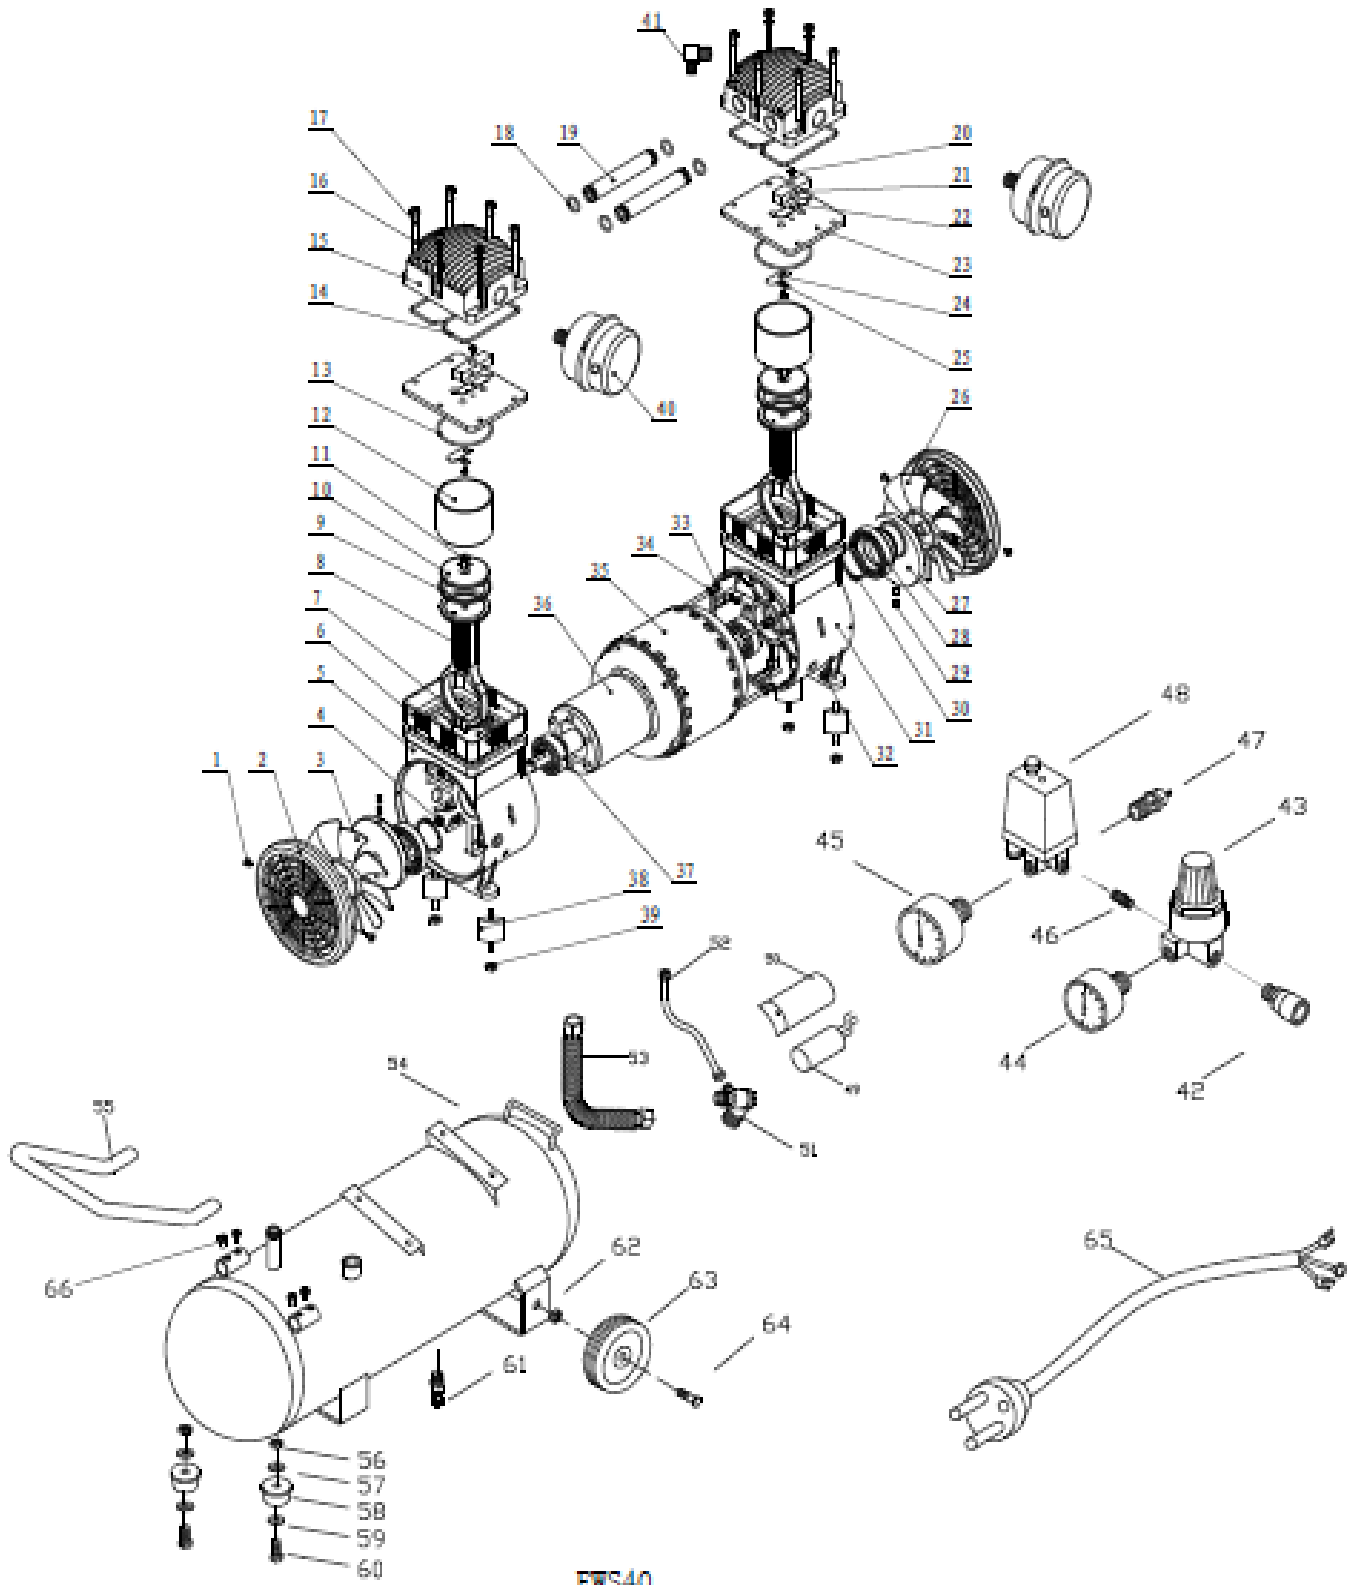

Referencia: **PRO 40 SILENT**

PRO 40

Referencia: **PRO 40 SILENT**

01 self tapping	11 bolt	21 limitedblock	31 right cankcase
02 covery	12 cylinder	22 valve	32 protectionring
03 left fan	13 obturatingring	23 valve plate	33 bolt
04 nut	14 obturatingring	24 valve	34 spring
05 leftcrankcase	15 cylinder head	25 washer	35 rotator
06 Abjustingwasher	16 bolt	26 right fan	36 stator
07 bolt	17 spring	27 shaft seal	37 bearing6204-2Z
08 connectingrod	18 obturatingring	28 bearing6908-2Z	38 vibrationcolnmn
09 piston cup	19 connectingpipe	29 bolt	39 spring
10 Binder plate	20 bolt	30 washer	40 air filter
41 elbow	51 checkvalve	61 drain cock	
42 Deflationvalve	52 unloading tube	62 nut	
43 regulator	53 pipe	63 wheel	
44 40gauge	54 tank	64 bolt	
45 50gauge	55 handle sleeve	65 plug	
46 connect	56 nut	66 bolt	
47 safety valve	57 washer		
48 pressureswitch	58 cushion foot		
49 capacitor	59 washer		
50 capacitor cover	60 bolt		